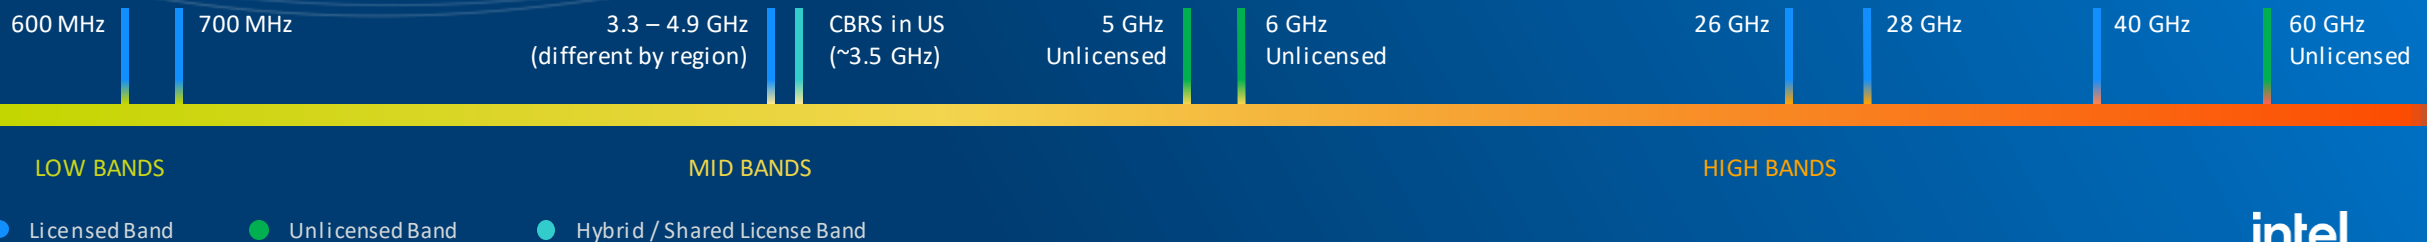

Rel-17
Q4 '21*

Standards

6-12 Months to
Product & Devices
Availability

Deployments

2020–2021

Broad rollouts of 5G networks worldwide—phone, PC's CPE primary devices deployed.

2021–2022

URLLC 5G usages start to deploy like smart manufacturing and smart cities.

5G Spectrum & Regulation For Tomorrow's Networks

A diverse set of regulatory models & spectrum allows 5G to fulfill its promise

WIDE AREA EXCLUSIVELY LICENSED

- Exclusive to MNOs
- Verticals supported by network slicing